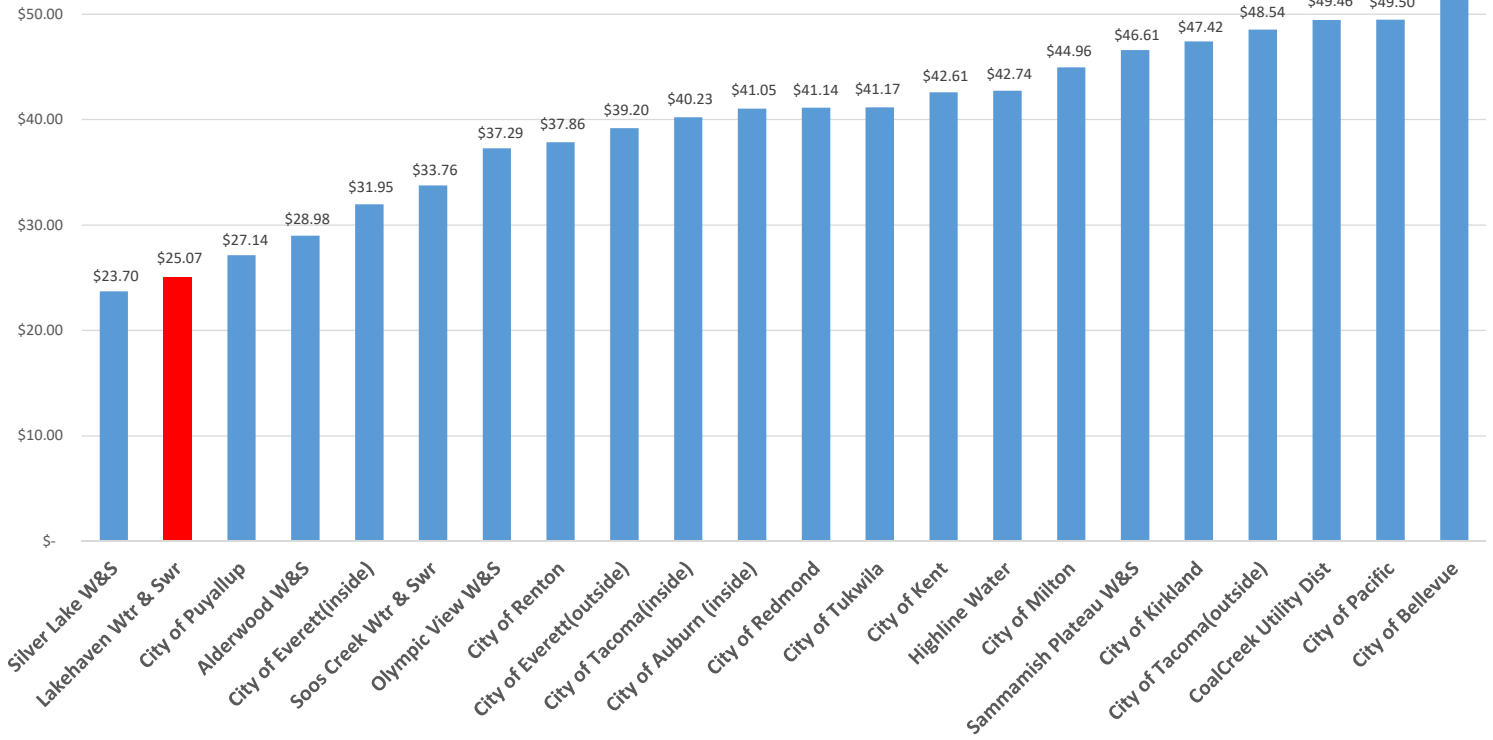

2020 Monthly Residential Water Charges (7ccf/mo, smallest meter)

2020 Monthly Residential Sewer Charges (7ccf/mo)

- Some jurisdictions have higher water rates in this customer class for summer use. Where applicable, the rate is averaged between winter and summer.
- Graphs show single family rates only. In most cases, the difference between Lakehaven commercial rates and those of other agencies is larger.
- Totals do not include any separate utility taxes collected by the cities shown.