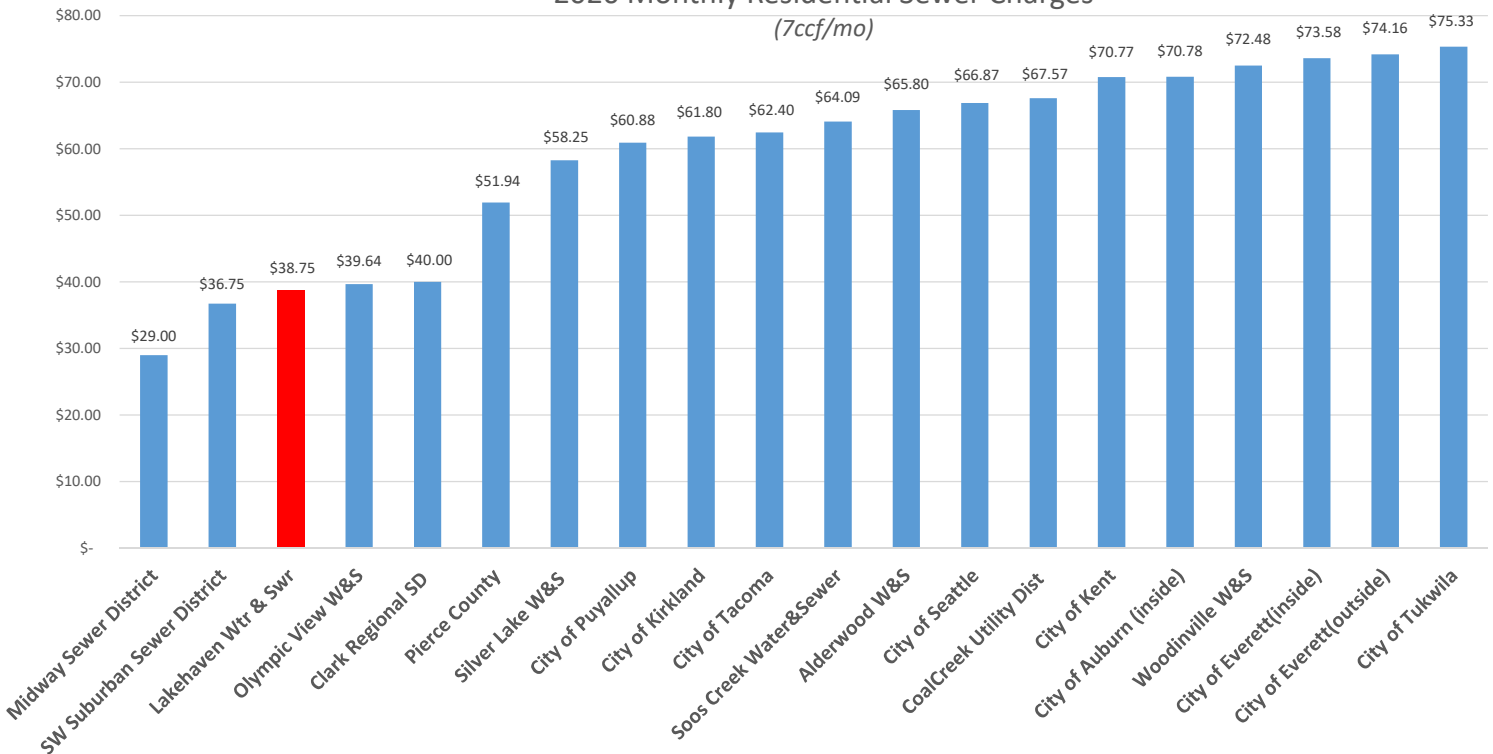

2020 Monthly Residential Water Charges (7ccf/mo, smallest meter)

2020 Monthly Residential Sewer Charges (7ccf/mo)

- Some jurisdictions have higher water rates in this customer class for summer use. Where applicable, the rate is averaged between winter and summer.
- Graphs show single family rates only. In most cases, the difference between Lakehaven commercial rates and those of other agencies is larger.
- Totals do not include any separate utility taxes collected by the cities shown.