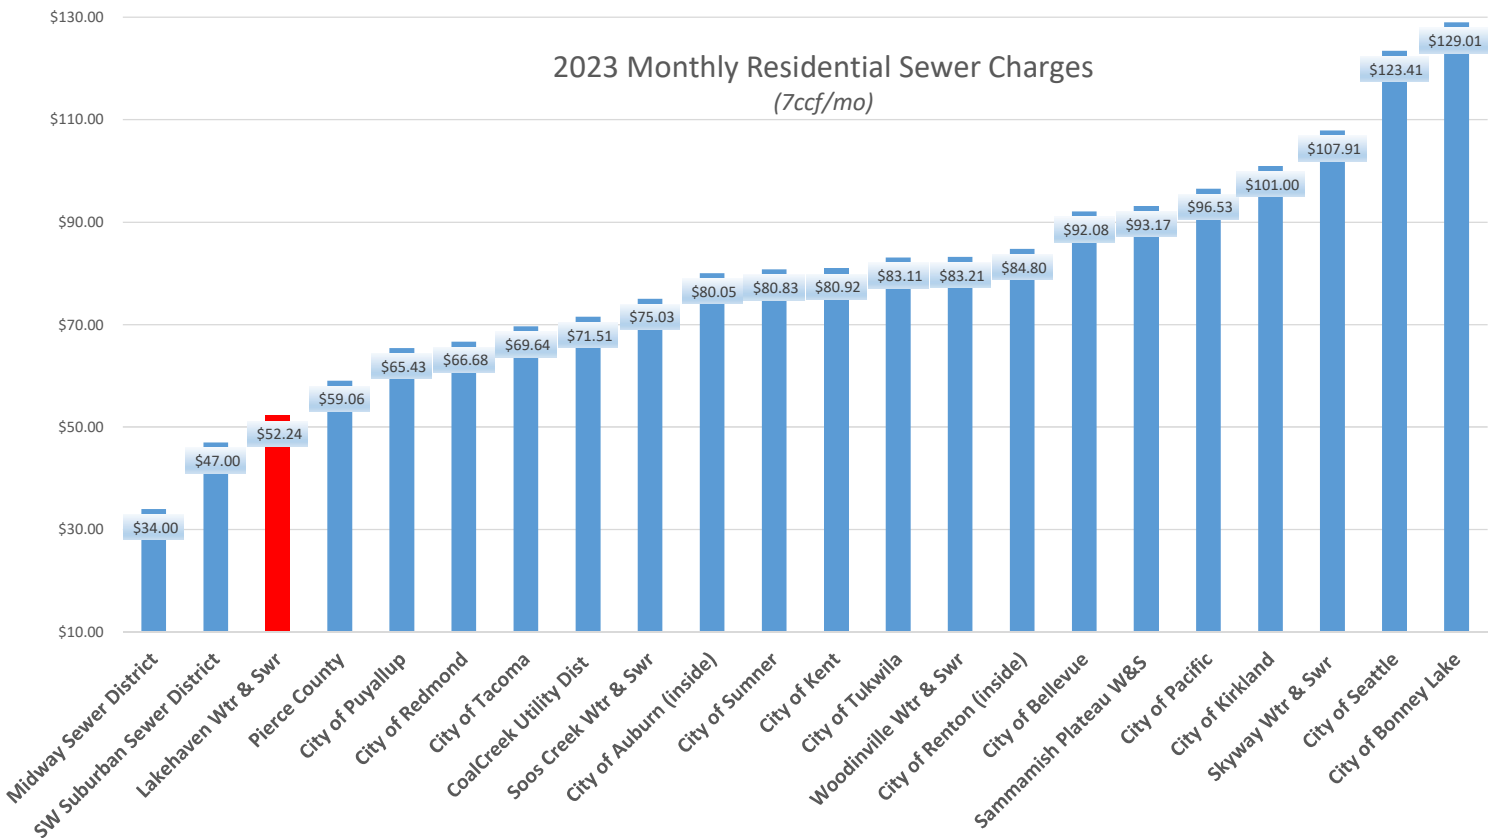

2023 Monthly Residential Water Charges (7ccf/mo, smallest meter)

2023 Monthly Residential Sewer Charges (7ccf/mo)

- Some jurisdictions have higher water rates in this customer class for summer use. Where applicable, the rate is averaged between winter and summer.
- Graphs show single family rates only. In most cases, the difference between Lakehaven commercial rates and those of other agencies is larger.
- This chart shows a comparison of published water and sewer rates as of 1/23/2023 and will not reflect any subsequent updates.