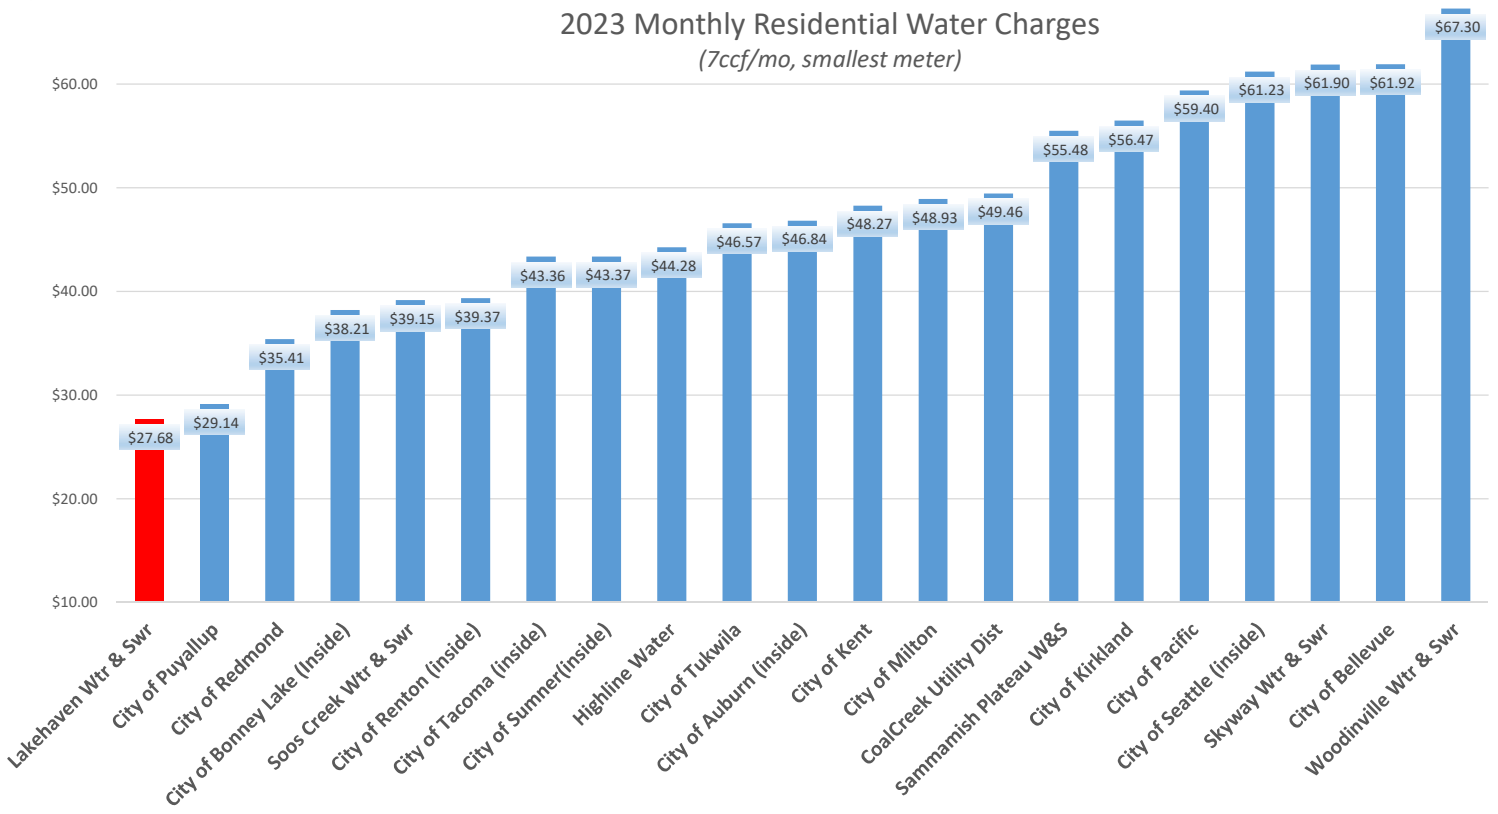

2023 Monthly Residential Water Charges (7ccf/mo, smallest meter)

2023 Monthly Residential Sewer Charges (7ccf/mo)

- Some jurisdictions have higher water rates in this customer class for summer use. Where applicable, the rate is averaged between winter and summer.
- Graphs show single family rates only. In most cases, the difference between Lakehaven commercial rates and those of other agencies is larger.
- This chart shows a comparison of published water and sewer rates as of 1/23/2023 and will not reflect any subsequent updates.